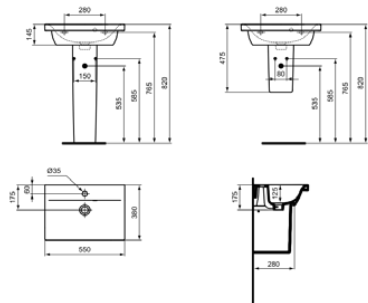

CONNECT SPACE

E136401

CONNECT SPACE | Basin 550x380x175 mm in white glossy finish, with overflow

Image & drawing

General information

Sub product type	Basin
Brand	Ideal Standard
Suite name	CONNECT SPACE
Designer	Studio Levien
Colour code	01
Colour description	White Glossy
Surface finish effect	glossy
Height (mm)	175
Width (mm)	550
Length / Projection (mm)	380
EAN code	5017830447719
Net weight (kg)	14.00

Product standard & certifications

Additional standards	EN 14688
DoP classification	CL20

Product specifications

Support plateau	Backside
Type of overflow	Round
Disabled model	No
Amount of washbasins	1
With back wall	No
With overflow	Yes
Overflow visible	Yes
Amount of tap holes for each washbasin	1
With drain plug	No
With siphon	No
Material	Ceramic
Material quality	Finefireclay
Tap hole position	Centre
PVD technology	No
IdealPlus technology	No